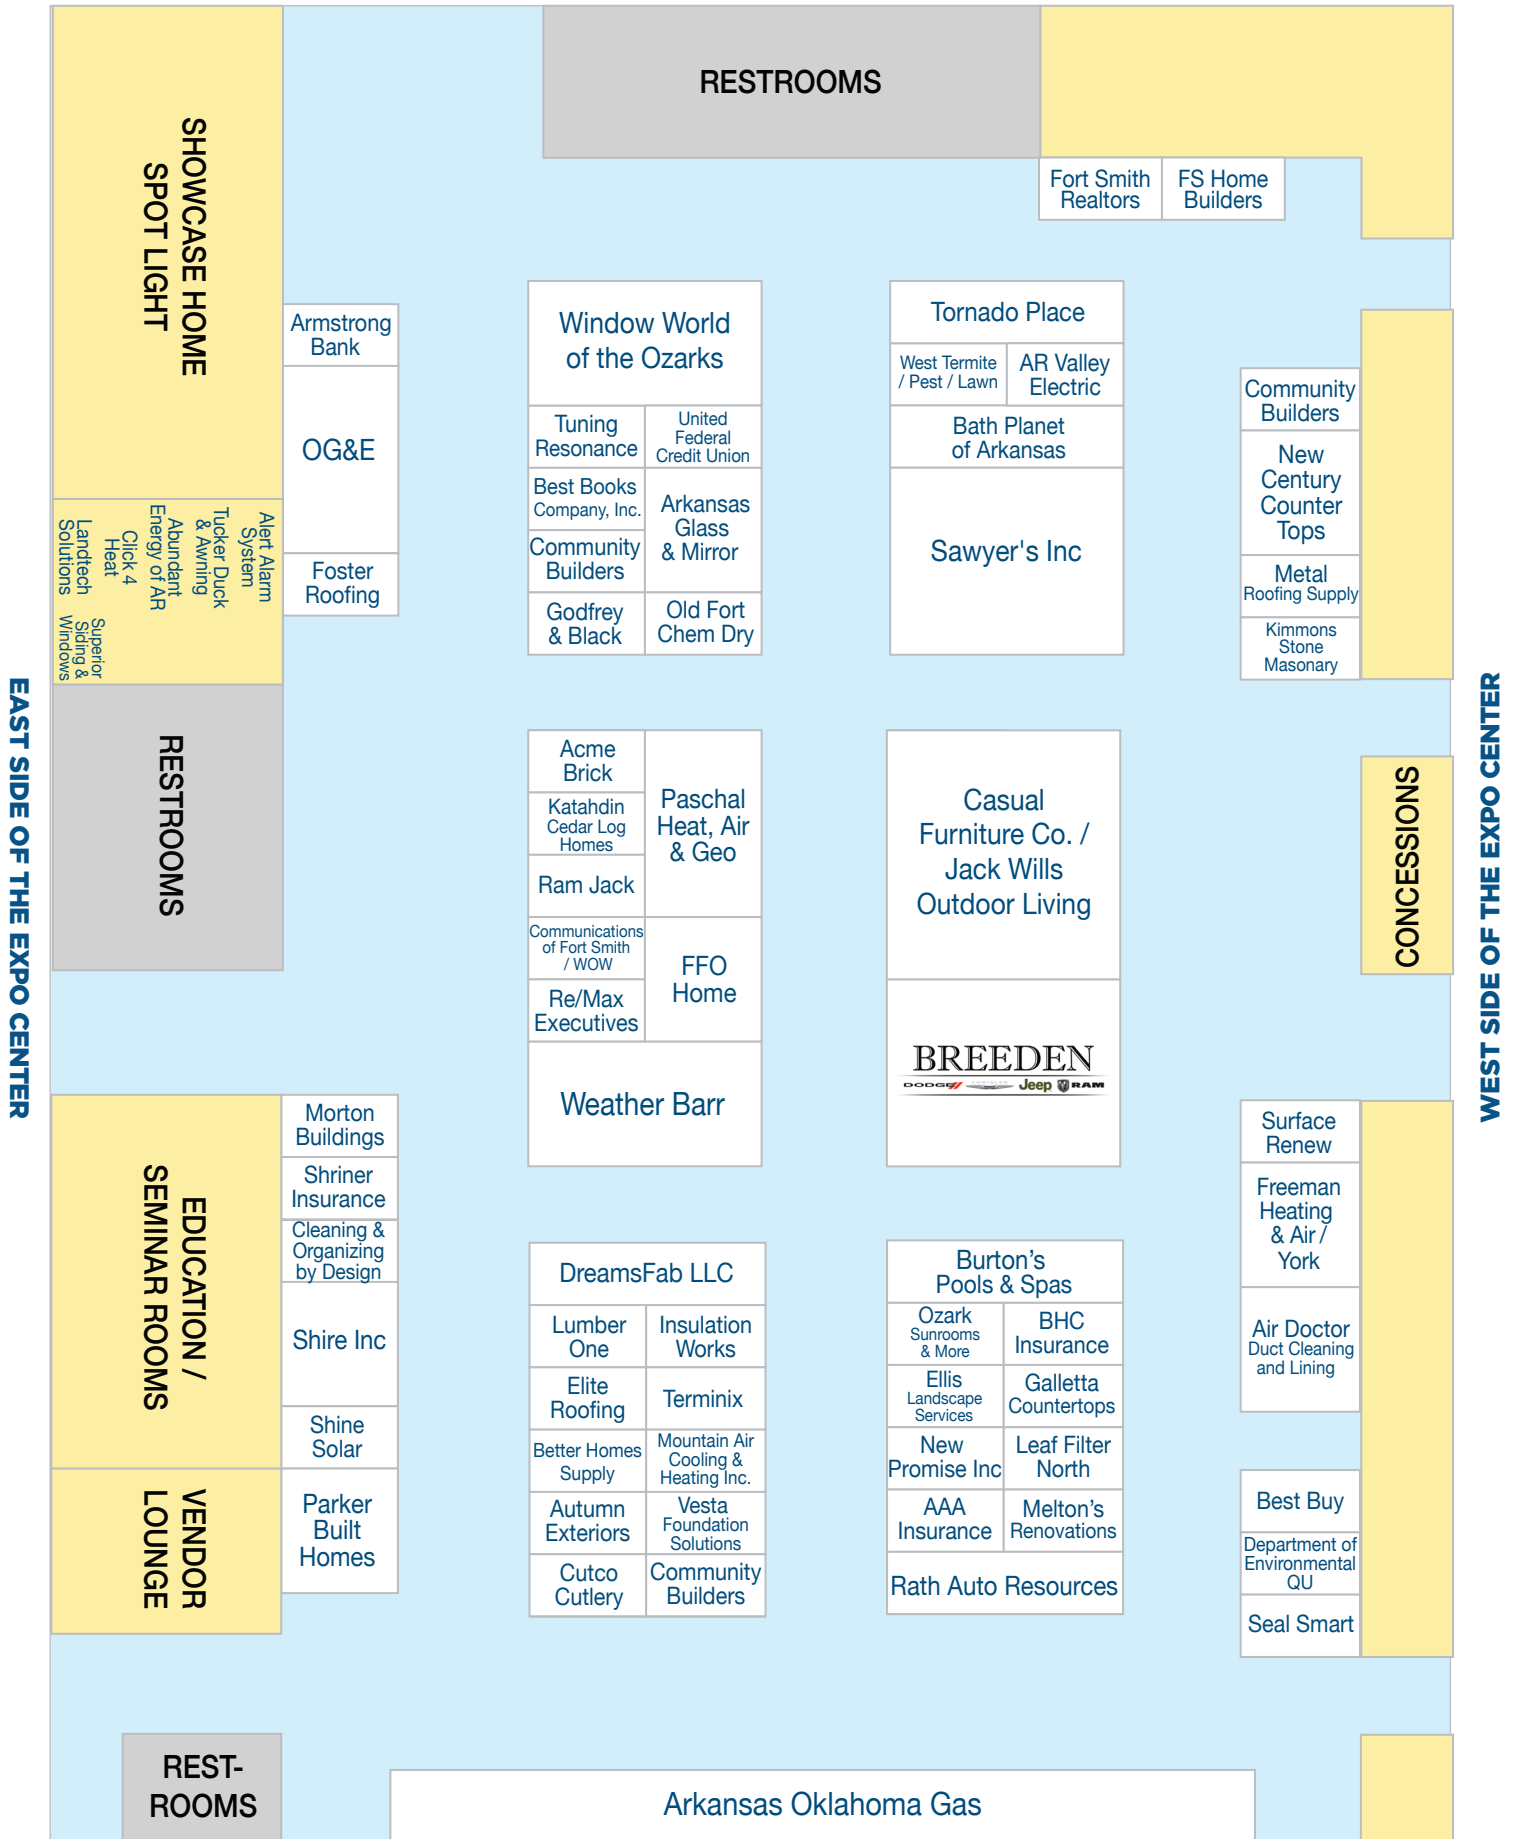

2019 HOME SHOW - KAY RODGERS PARK EXPO CENTER

MAIN ENTRANCE - SOUTH SIDE OF THE EXPO CENTER

NORTH SIDE OF THE EXPO CENTER